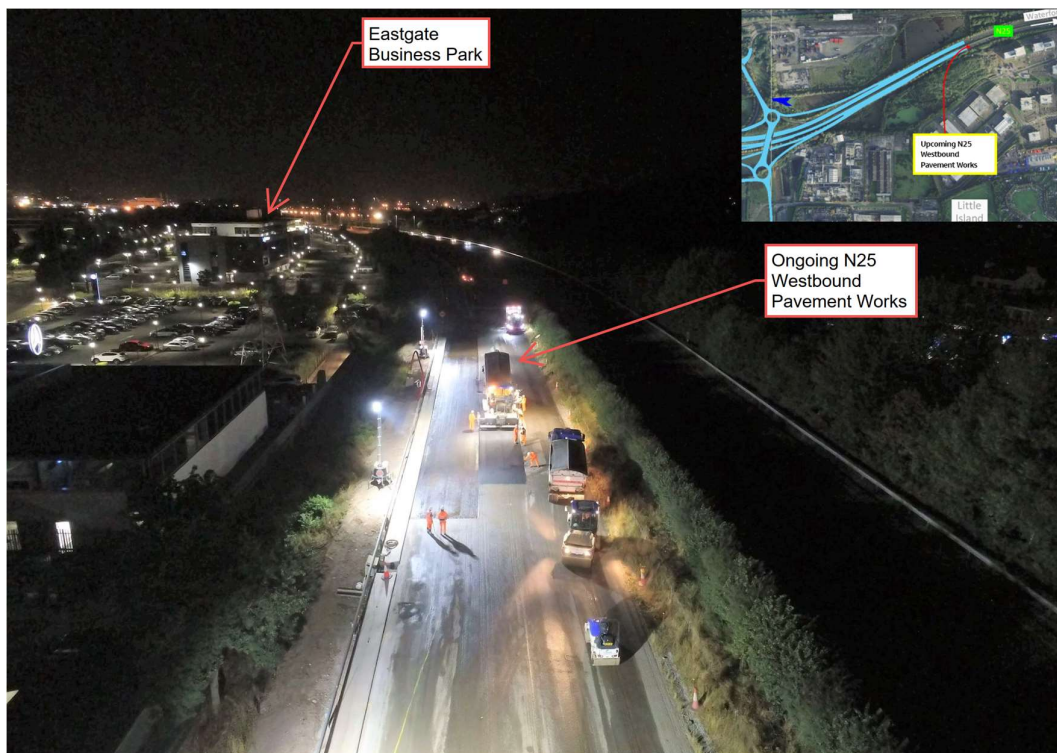

- Our plan to close the N25 westbound on Saturday 20th August 2022 has had to be altered. Works on the N25 westbound over the coming week will be focused on night time working with local diversions in place via the R623 through Little Island – see photograph below.

Pavement works ongoing on the N25 Westbound.

- Surfacing works will also continue on the N25 eastbound and the Link A/E area over the next week with no disruption anticipated to traffic – see photograph below.

Pavement works being progressed offline in the Link A & E areas.

- Regular commuters will have noticed that the lane configuration on the N25 eastbound has been rearranged this week. This will allow the required upgrade to the safety barrier and drainage in the existing central median of the N25 to be undertaken safely.

Current lane configuration on the N25 eastbound.

This weeks video shows ongoing works in the vicinity of Link C heading eastbound from ST04 to ST01.

Dunkettle Live Traffic App

Dunkettle Live

Recording

09:18