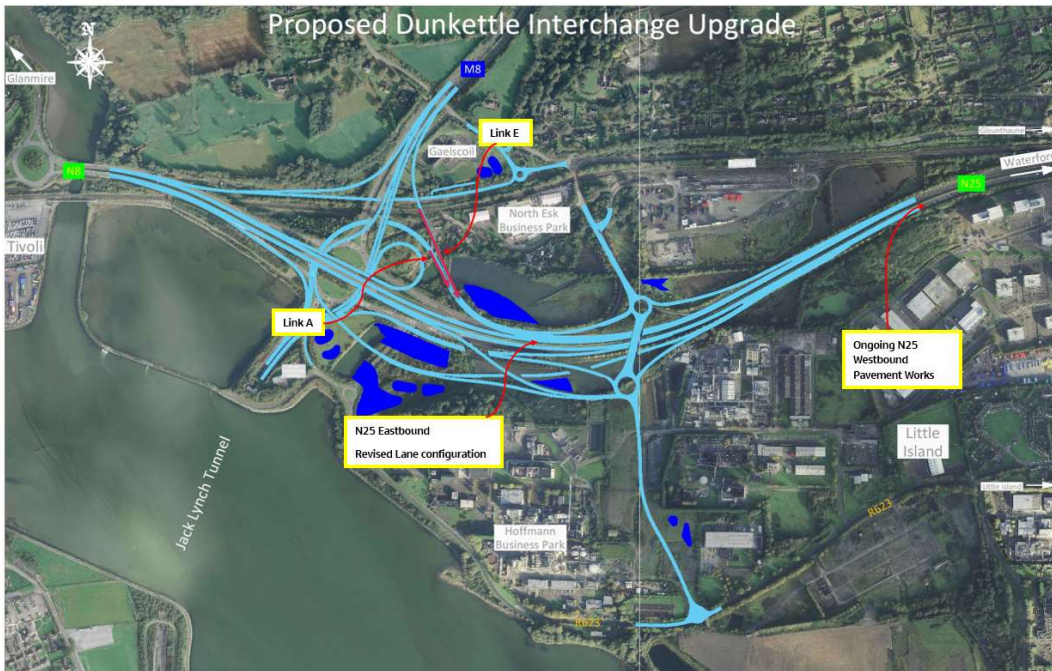

Dunkettle Interchange Upgrade Project

[More at www.Dunkettle.ie](http://www.Dunkettle.ie)

Dunkettle Progress Update *19th August 2022*

[Twitter](#)

[Website](#)

- Motorists are again advised that the speed control van will be on site on a full time basis over the coming weeks.

- Our plan to close the N25 westbound on Saturday 20th August 2022 has had to be altered. Works on the N25 westbound over the coming week will be focused on night time working with local diversions in place via the R623 through Little Island – see photograph below.

Pavement works being progressed offline in the Link A & E areas.

- Regular commuters will have noticed that the lane configuration on the N25 eastbound has been rearranged this week. This will allow the required upgrade to the safety barrier and drainage in the existing central median of the N25 to be undertaken safely.

Current lane configuration on the N25 eastbound.

This weeks video shows ongoing works in the vicinity of Link C heading eastbound from ST04 to ST01.

Dunkettle Live Traffic App

Dunkettle Live

Recording

09:18